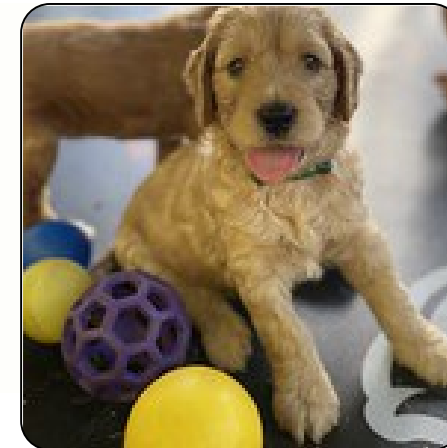

Pedigree Of Labracadabra Dallas Be Magic

Sex: Male
Date of Birth: 06/12/2021
Grading: ALF3
Colour: Cream
Coat: Fleece
Size: Medium

Eungai Edmund

AL
Black
Fleece
Medium

Sands Chester

ALF3, Black Parti, Fleece,
Medium