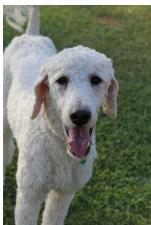

Pedigree Of Bellissimo Dolly Girl

Sex: Female
Date of Birth: 27/01/2018
Pet Name: Soda
Owner: J.Leiper
Grading: ALF1p
Colour: Gold
Microchip: 953010002309203
Coat: Fleece
Size: Standard

Rustys Phoenix

ALF2
 Red
 Fleece
 Standard

Sunsethills Im Hot So What

ALF1, Gold, Fleece, Standard

Rustys Sweet Dreams

ALF2, Red, Fleece, Standard

Negresca Devine White Magic

Poodle
 White
 Wool
 Standard

Negresca Smoke N White Magic

Poodle, Chalk

Negresca The Devine Miss Silk

Poodle, Black, Wool, Standard

Sunsethills Sizzlin' Hot

ALF1p, Red, Wool, Miniature

Sunsethills Winters Dream

LO2, Chalk, Fleece, Standard

Ahgunyah To Be Or Not To Be

ALF2, Black, Fleece, Standard