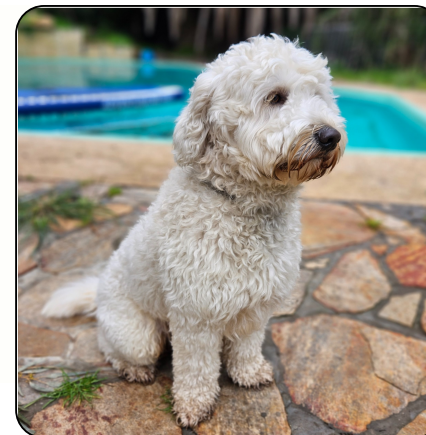

# Pedigree Of Labracadabra Lucky Magic

Sex: Male  
Date of Birth: 20/01/2022  
Grading: ALF3  
Colour: Chalk  
Coat: Fleece  
Size: Medium