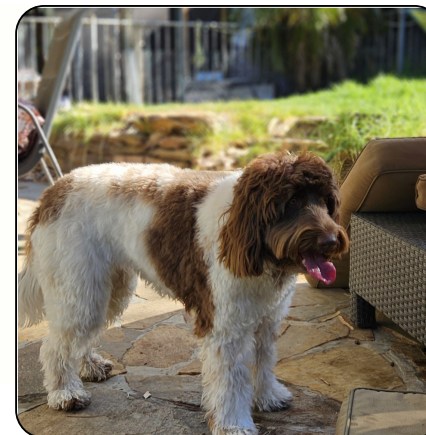

Pedigree Of Labracadabra Judo Magic

Sex: Female
 Date of Birth: 20/01/2022
 Grading: ALF3
 Colour: Chocolate Parti
 Coat: Fleece
 Size: Medium

Eungai Edmund

AL
 Black
 Fleece
 Medium

Sands Chester

ALF3, Black Parti, Fleece,
 Medium