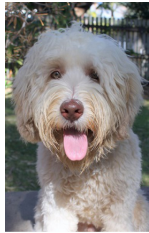

# Pedigree Of Bellissimo Cherry Ripe

Sex: Female  
 Date of Birth: 06/07/2019  
 Grading: ALF2  
 Colour: Red  
 Coat: Fleece  
 Size: Medium

**Bellissimo Napoleon**  
 ALF2  
 Cream  
 Fleece  
 Standard