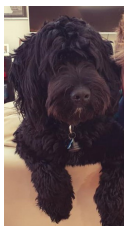

Pedigree Of Labracadabra Sydney Be Magic

Sex: Female
 Date of Birth: 06/12/2021
 Grading: ALF3
 Colour: Red Abstract
 Coat: Fleece
 Size: Medium

Eungai Edmund

AL
 Black
 Fleece
 Medium

Sands Chester

ALF3, Black Parti, Fleece,
 Medium